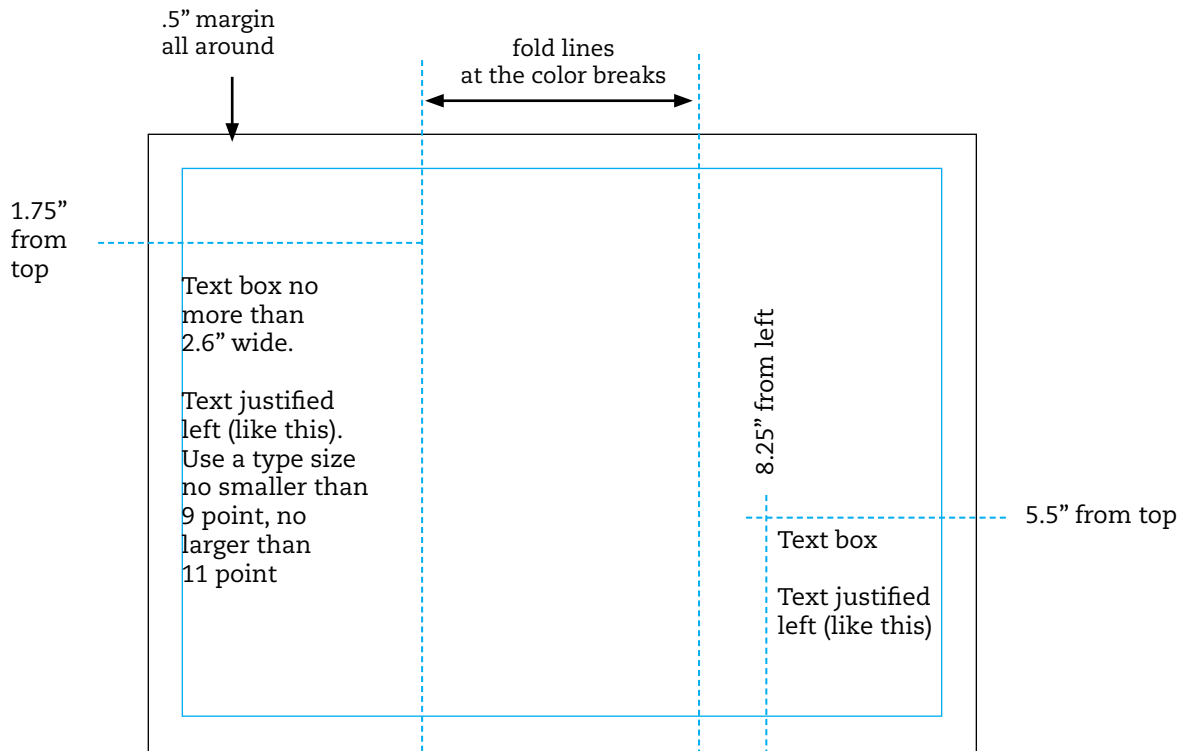

# Using Self-mailing Brochure Template

Please refer to your printer manual for information on how to feed the paper.

Always perform a test before printing multiples.

Page size = 11" x 8.5" (letter landscape)