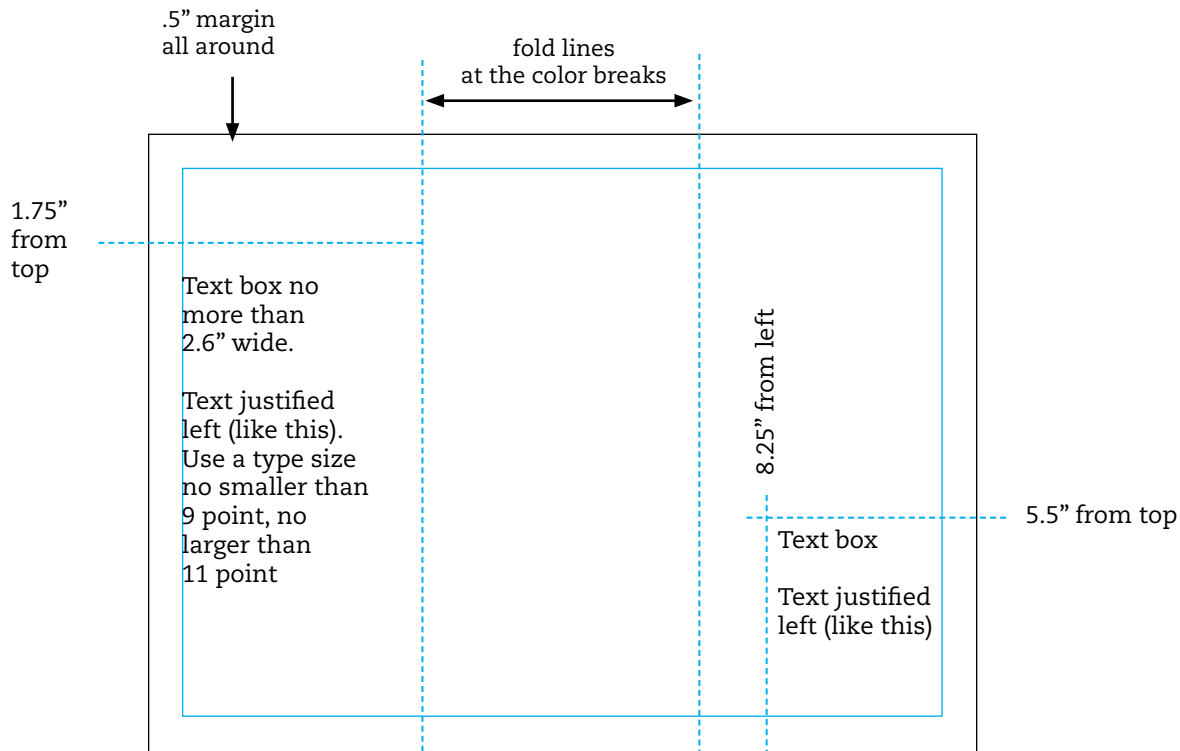

# Using Self-mailing Brochure Template

Please refer to your printer manual for information on how to feed the paper.

Always perform a test before printing multiples.

Page size = 11" x 8.5" (letter landscape)